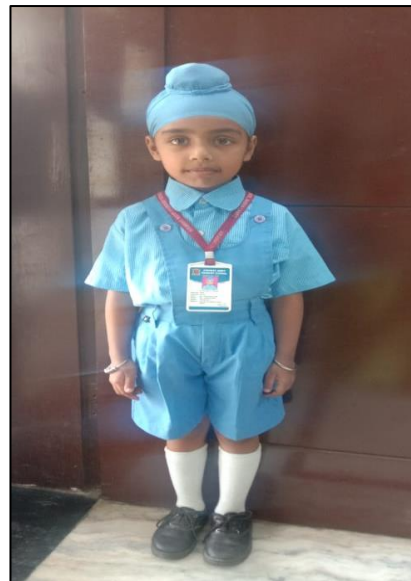

**AIRAWAT ARMY PRIMARY SCHOOL, NABHA MIL STN**

**WINTER DRESS OF PRE-PRIMARY STUDENTS (Mon-Thu)**

**SUMMER DRESS OF PRE-PRIMARY STUDENTS (Mon-Wed)**

**Friday**

Colourful home dress (As per colour of the Month)

**SUMMER DRESS OF PRIMARY STUDENTS**

**WINTER DRESS OF PRIMARY STUDENTS**

**WEDNESDAY**

House Uniform (As per the House colour of Student)