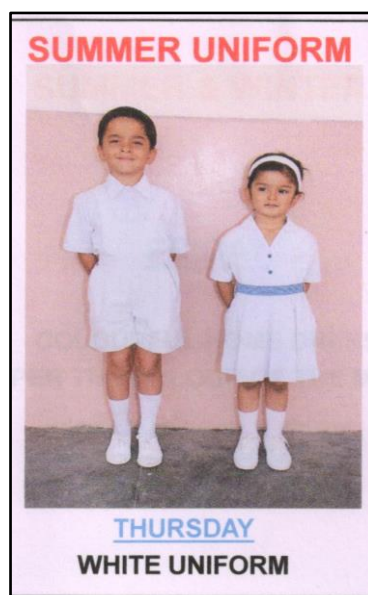

**AIRAWAT ARMY PRIMARY SCHOOL, NABHA MIL STN**

**WINTER DRESS OF PRE-PRIMARY STUDENTS (Mon-Thu)**

**SUMMER DRESS OF PRE-PRIMARY STUDENTS (Mon-Wed)**

**Friday**

Colourful home dress (As per colour of the Month)

**SUMMER DRESS OF PRIMARY STUDENTS**

**WINTER DRESS OF PRIMARY STUDENTS**

**WEDNESDAY**

House Uniform (As per the House colour of Student)